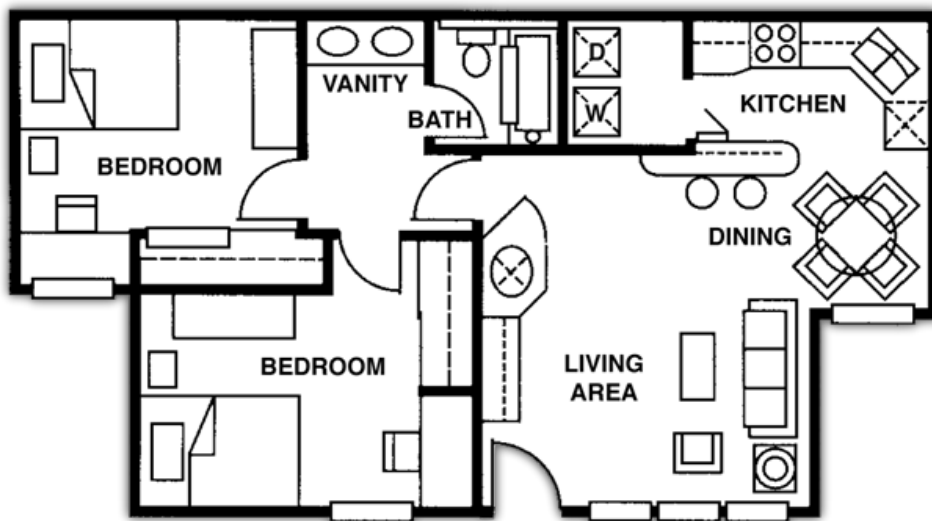

* Floor plans may vary

* Floor plans may vary

Fees **$473.00** / Monthly

- $200.00 Deposit
- $30.00 Application fee
- $75.00 Administrative fee

Apartment Features

- Coffee and end table
- Private bedrooms
- Full-sized refrigerator with ice maker
- Full-sized beds
- Nightstand
- Full-sized washer and dryer
- Dresser
- Study desk and chair
- Dining table with chairs
- Sofa and side chair(s)
- Available furnished or unfurnished
- Private balconies
- Patio storage closet
- Ceiling fans
- Entertainment center
- Full-sized kitchen
- Electric oven/range
- Garbage disposal
- Dishwasher
- Microwave
- Individually locking bedroom doors

Utilities Included

- Sewer (Phase II)
- Trash
- Cable TV
- Water (Phase II)