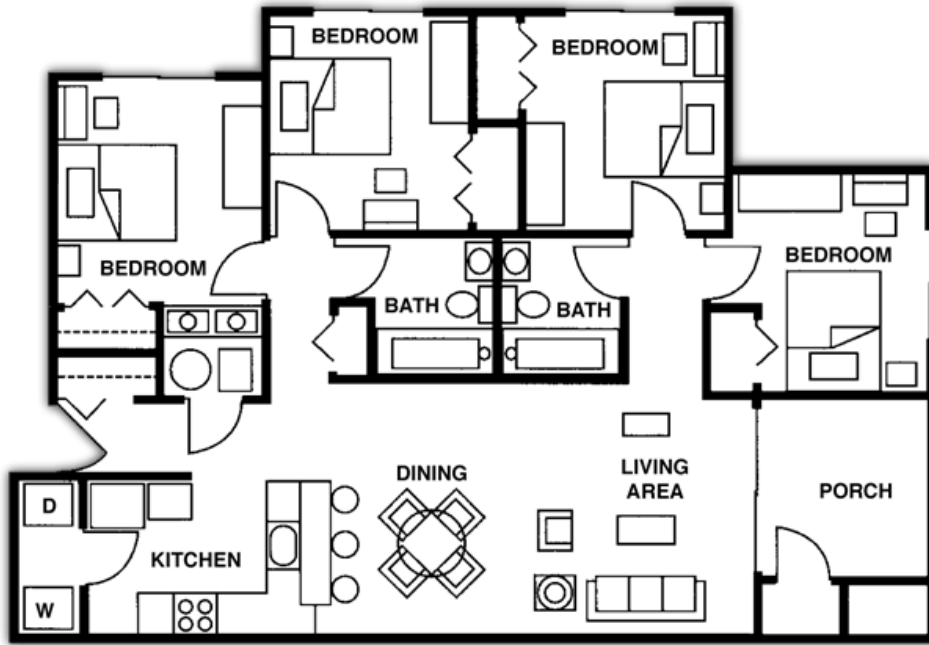

Floor Plans & Rates

4 Bedroom/2 Bathroom
Phase I

4 Bedroom/2 Bathroom
Phase II

2 Bedroom/1 Bathroom
Standard

2 Bedroom/1 Bathroom
Deluxe

* Floor plans may vary

* Floor plans may vary

Fees

- ▶ \$200.00 Deposit
- ▶ \$30.00 Application fee
- ▶ \$75.00 Administrative fee

Apartment Features

- ▶ Coffee and end table
- ▶ Private bedrooms
- ▶ Full-sized refrigerator with ice maker
- ▶ Full-sized beds
- ▶ Nightstand
- ▶ Full-sized washer and dryer
- ▶ Dresser
- ▶ Study desk and chair
- ▶ Dining table with chairs
- ▶ Sofa and side chair(s)
- ▶ Available furnished or unfurnished
- ▶ Private balconies
- ▶ Patio storage closet
- ▶ Ceiling fans
- ▶ Entertainment center
- ▶ Full-sized kitchen
- ▶ Electric oven/range
- ▶ Garbage disposal
- ▶ Dishwasher
- ▶ Microwave
- ▶ Individually locking bedroom doors

Utilities Included

- ▶ Sewer (Phase II)
- ▶ Trash
- ▶ Cable TV
- ▶ Water (Phase II)

* Floor plans may vary

* Floor plans may vary

Fees

- ▶ \$200.00 Deposit
- ▶ \$30.00 Application fee
- ▶ \$75.00 Administrative fee

Apartment Features

- ▶ Coffee and end table
- ▶ Private bedrooms
- ▶ Full-sized refrigerator with ice maker
- ▶ Full-sized beds
- ▶ Nightstand
- ▶ Full-sized washer and dryer
- ▶ Dresser
- ▶ Study desk and chair
- ▶ Dining table with chairs
- ▶ Sofa and side chair(s)
- ▶ Available furnished or unfurnished
- ▶ Private balconies
- ▶ Patio storage closet
- ▶ Ceiling fans
- ▶ Entertainment center
- ▶ Full-sized kitchen
- ▶ Electric oven/range
- ▶ Garbage disposal
- ▶ Dishwasher
- ▶ Microwave
- ▶ Individually locking bedroom doors