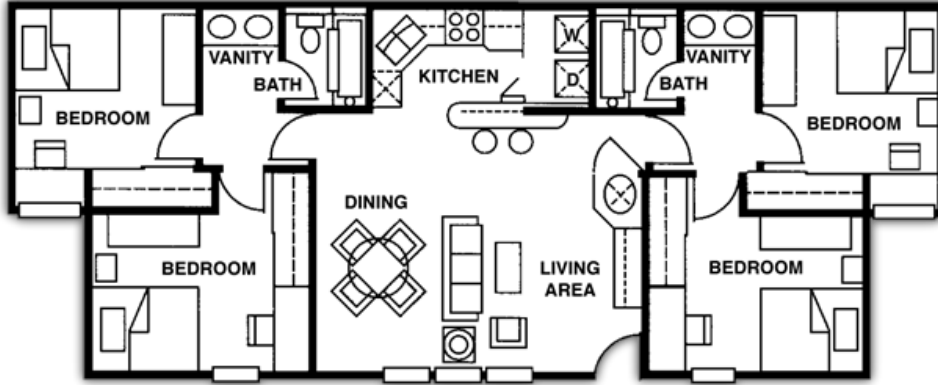

Floor Plans & Rates

4 Bedroom/2 Bathroom
Phase I

4 Bedroom/2 Bathroom
Phase II

2 Bedroom/1 Bathroom
Standard

2 Bedroom/1 Bathroom
Deluxe

* Floor plans may vary

* Floor plans may vary

Fees

- ▶ \$200.00 Deposit
- ▶ \$30.00 Application fee
- ▶ \$75.00 Administrative fee

Apartment Features

- ▶ Coffee and end table
- ▶ Private bedrooms
- ▶ Full-sized refrigerator with ice maker
- ▶ Full-sized beds
- ▶ Nightstand
- ▶ Full-sized washer and dryer
- ▶ Dresser
- ▶ Study desk and chair
- ▶ Dining table with chairs
- ▶ Sofa and side chair(s)
- ▶ Available furnished or unfurnished
- ▶ Private balconies
- ▶ Patio storage closet
- ▶ Ceiling fans
- ▶ Entertainment center
- ▶ Full-sized kitchen
- ▶ Electric oven/range
- ▶ Garbage disposal
- ▶ Dishwasher
- ▶ Microwave
- ▶ Individually locking bedroom doors

Utilities Included

- ▶ Sewer (Phase II)
- ▶ Trash
- ▶ Cable TV
- ▶ Water (Phase II)

* Floor plans may vary

* Floor plans may vary

Fees

- ▶ \$200.00 Deposit
- ▶ \$30.00 Application fee
- ▶ \$75.00 Administrative fee

Apartment Features

- ▶ Coffee and end table
- ▶ Private bedrooms
- ▶ Full-sized refrigerator with ice maker
- ▶ Full-sized beds
- ▶ Nightstand
- ▶ Full-sized washer and dryer
- ▶ Dresser
- ▶ Study desk and chair
- ▶ Dining table with chairs
- ▶ Sofa and side chair(s)
- ▶ Available furnished or unfurnished
- ▶ Private balconies
- ▶ Patio storage closet
- ▶ Ceiling fans
- ▶ Entertainment center
- ▶ Full-sized kitchen
- ▶ Electric oven/range
- ▶ Garbage disposal
- ▶ Dishwasher
- ▶ Microwave
- ▶ Individually locking bedroom doors