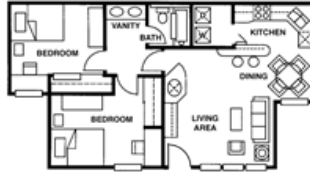

Floor Plans & Rates

4 Bedroom/2 Bathroom
Phase I

4 Bedroom/2 Bathroom
Phase II

2 Bedroom/1 Bathroom
Standard

2 Bedroom/1 Bathroom
Deluxe

* Floor plans may vary

* Floor plans may vary

Fees

- ▶ \$200.00 Deposit
- ▶ \$30.00 Application fee
- ▶ \$75.00 Administrative fee

Apartment Features

- ▶ Coffee and end table
- ▶ Private bedrooms
- ▶ Full-sized refrigerator with ice maker
- ▶ Full-sized beds
- ▶ Nightstand
- ▶ Full-sized washer and dryer
- ▶ Dresser
- ▶ Study desk and chair
- ▶ Dining table with chairs
- ▶ Sofa and side chair(s)
- ▶ Available furnished or unfurnished
- ▶ Private balconies
- ▶ Patio storage closet
- ▶ Ceiling fans
- ▶ Entertainment center
- ▶ Full-sized kitchen
- ▶ Electric oven/range
- ▶ Garbage disposal
- ▶ Dishwasher
- ▶ Microwave
- ▶ Individually locking bedroom doors