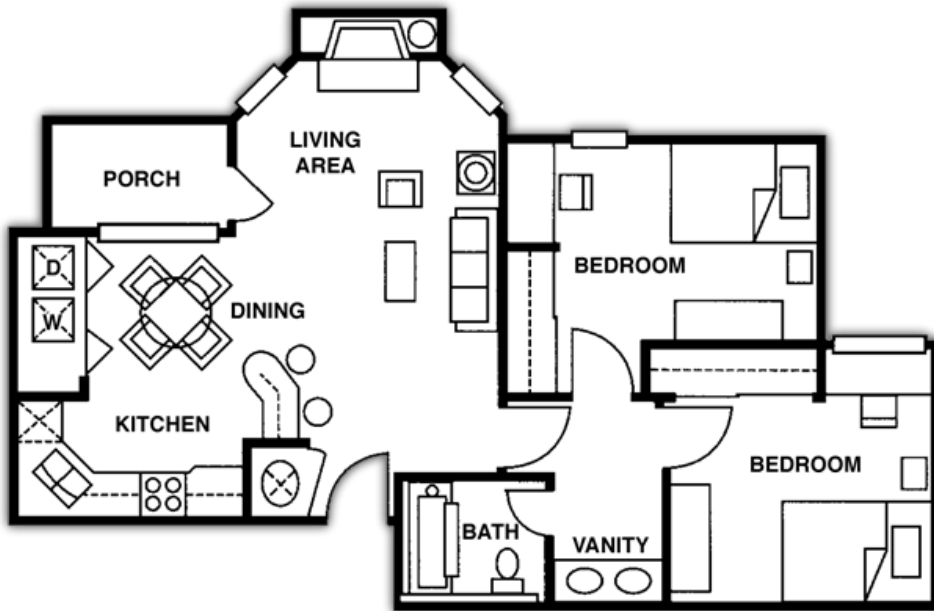

* Floor plans may vary

* Floor plans may vary

Fees

Monthly

- $200.00 Deposit
- $30.00 Application fee
- $75.00 Administrative fee

Apartment Features

- Coffee and end table
- Private bedrooms
- Full-sized refrigerator with ice maker
- Full-sized beds
- Nightstand
- Full-sized washer and dryer
- Dresser
- Study desk and chair
- Dining table with chairs
- Sofa and side chair(s)
- Available furnished or unfurnished
- Private balconies
- Patio storage closet
- Ceiling fans
- Entertainment center
- Full-sized kitchen
- Electric oven/range
- Garbage disposal
- Dishwasher
- Microwave
- Individually locking bedroom doors

Utilities Included

- Sewer (Phase II)
- Trash
- Cable TV
- Water (Phase II)