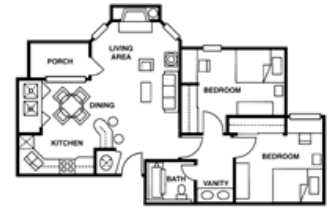

Floor Plans & Rates

4 Bedroom/2 Bathroom
Phase I

4 Bedroom/2 Bathroom
Phase II

2 Bedroom/1 Bathroom
Standard

2 Bedroom/1 Bathroom
Deluxe

* Floor plans may vary

* Floor plans may vary

Fees

- ▶ \$200.00 Deposit
- ▶ \$30.00 Application fee
- ▶ \$75.00 Administrative fee

Apartment Features

- ▶ Coffee and end table
- ▶ Private bedrooms
- ▶ Full-sized refrigerator with ice maker
- ▶ Full-sized beds
- ▶ Nightstand
- ▶ Full-sized washer and dryer
- ▶ Dresser
- ▶ Study desk and chair
- ▶ Dining table with chairs
- ▶ Sofa and side chair(s)
- ▶ Available furnished or unfurnished
- ▶ Private balconies
- ▶ Patio storage closet
- ▶ Ceiling fans
- ▶ Entertainment center
- ▶ Full-sized kitchen
- ▶ Electric oven/range
- ▶ Garbage disposal
- ▶ Dishwasher
- ▶ Microwave
- ▶ Individually locking bedroom doors